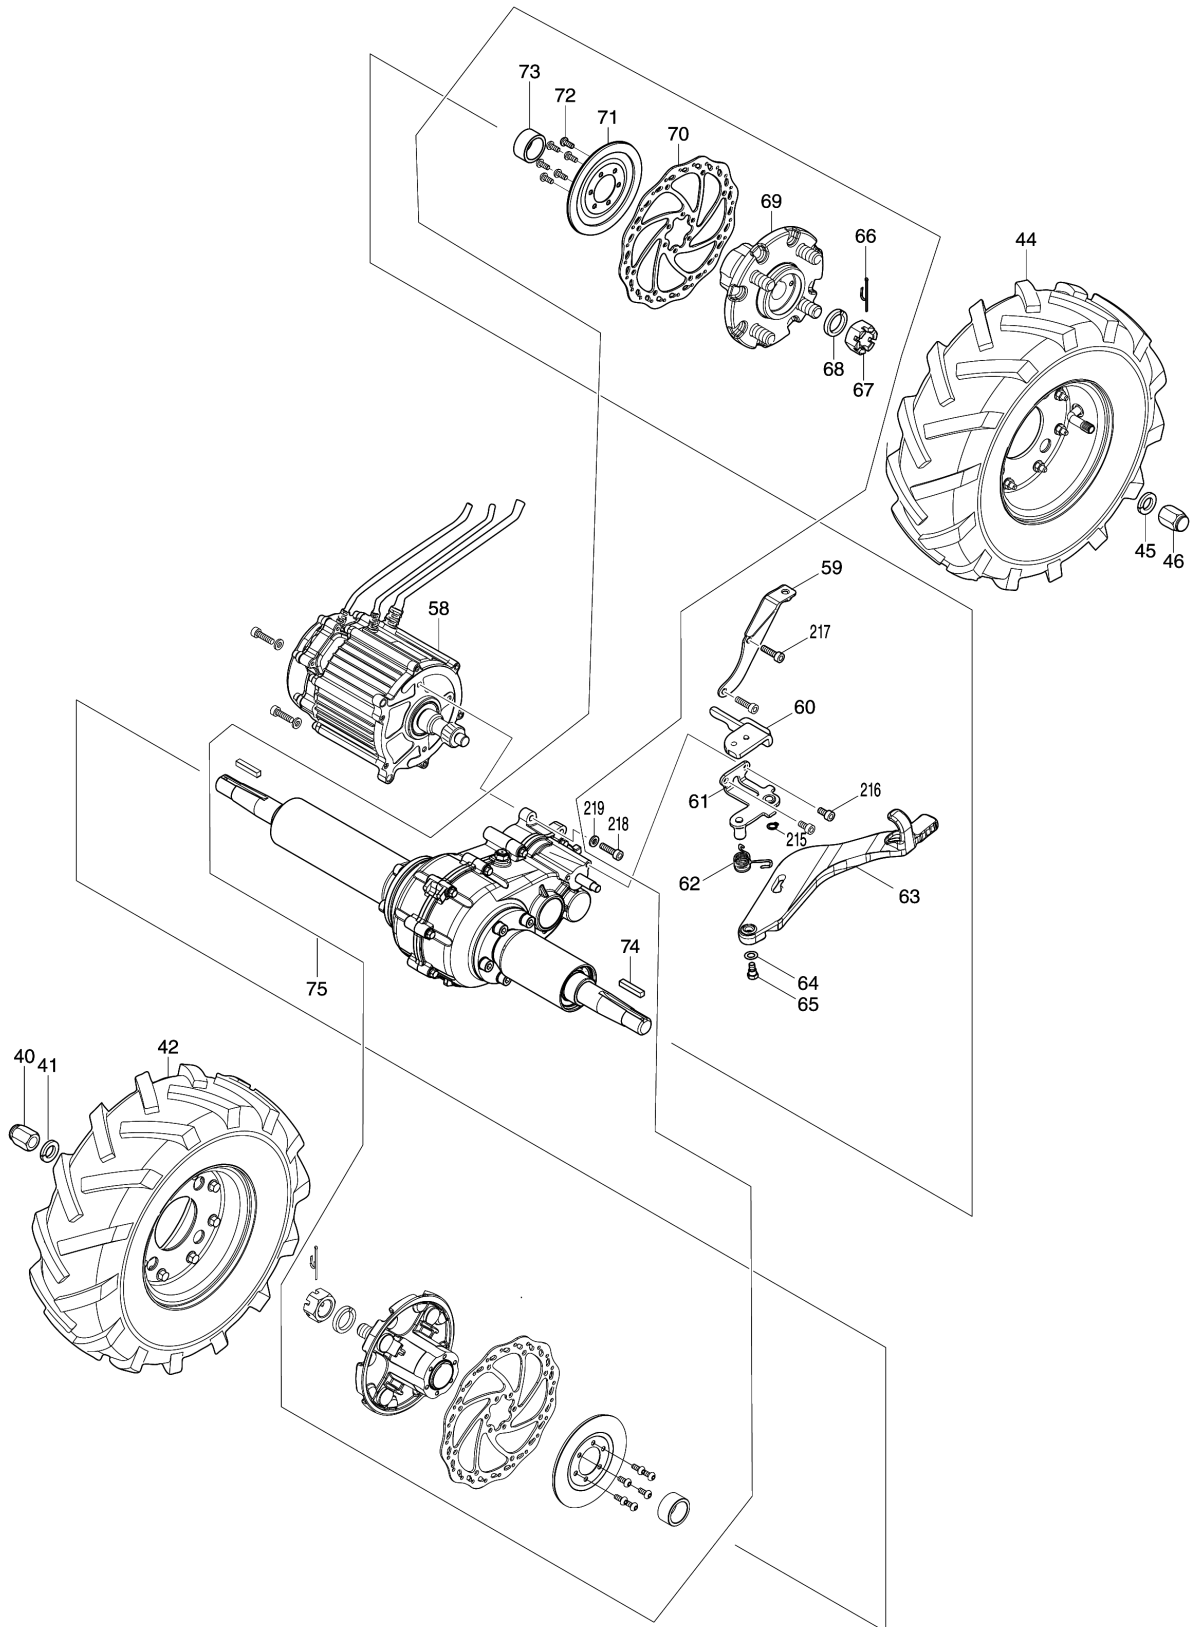

Model No.DCU605 BATTERY POWERED WHEELBARROW