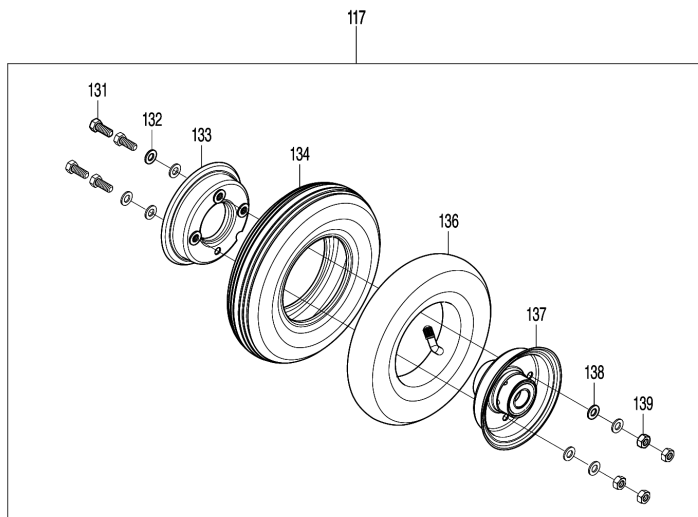

Model No.DCU605 BATTERY POWERED WHEELBARROW