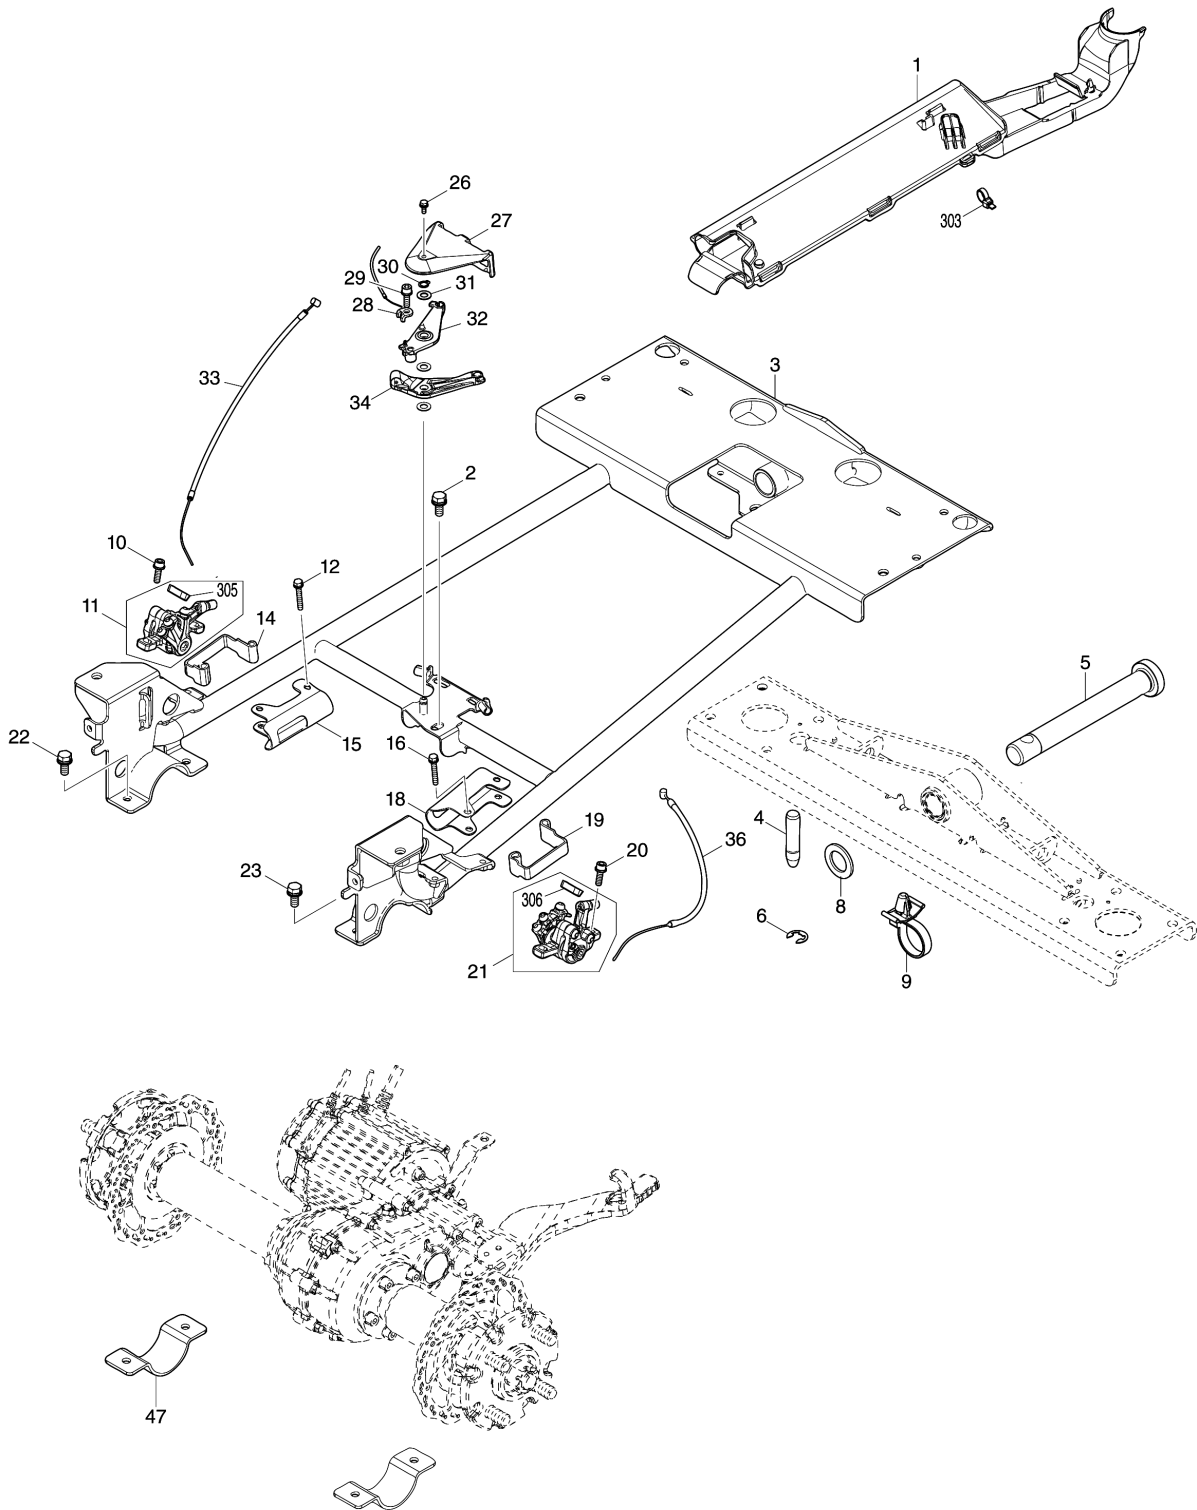

Model No.DCU605 BATTERY POWERED WHEELBARROW