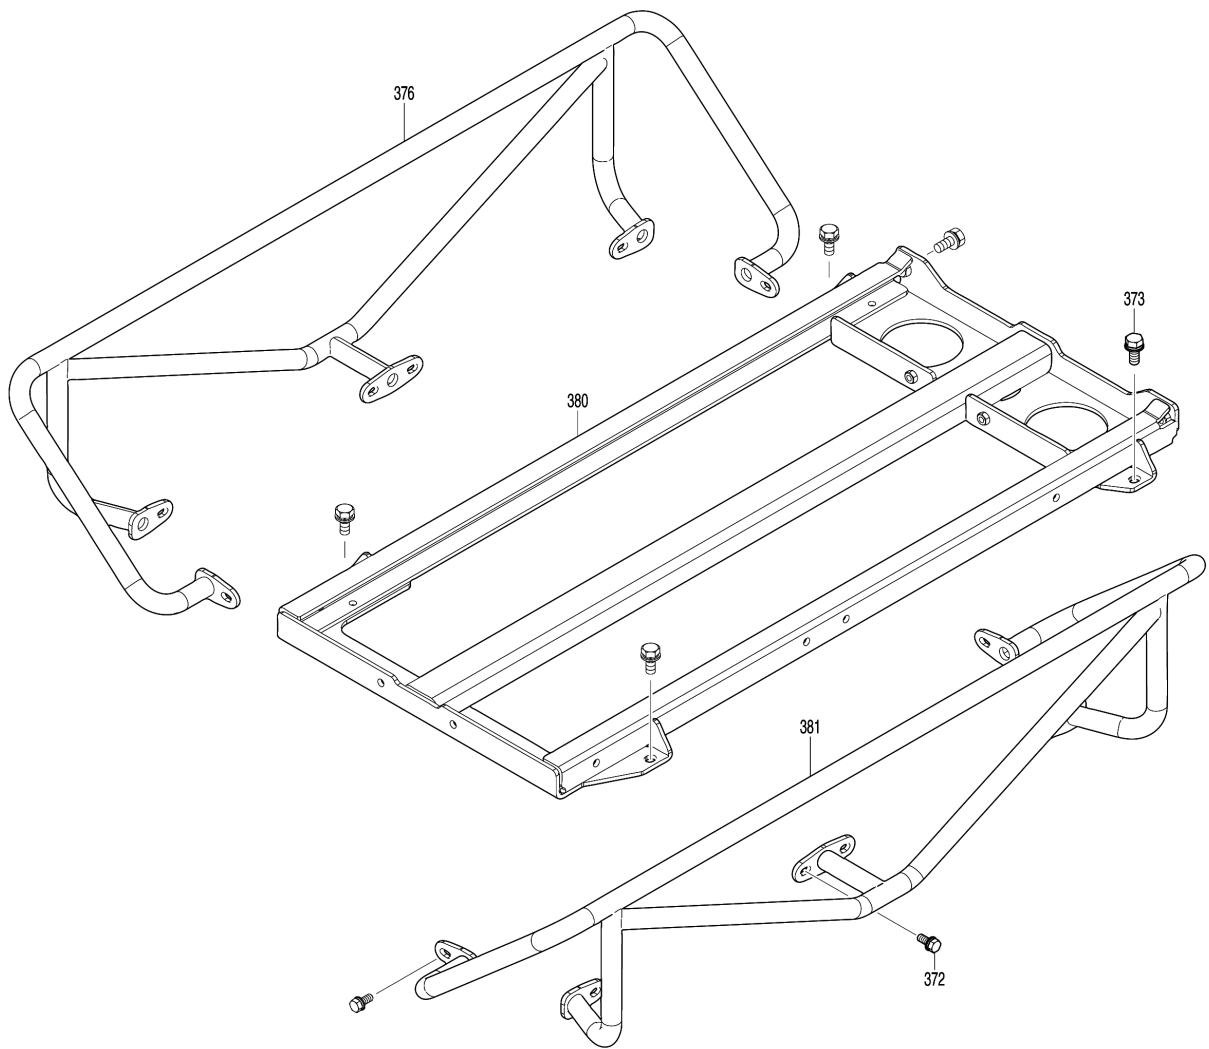

Model No.DCU605 BATTERY POWERED WHEELBARROW