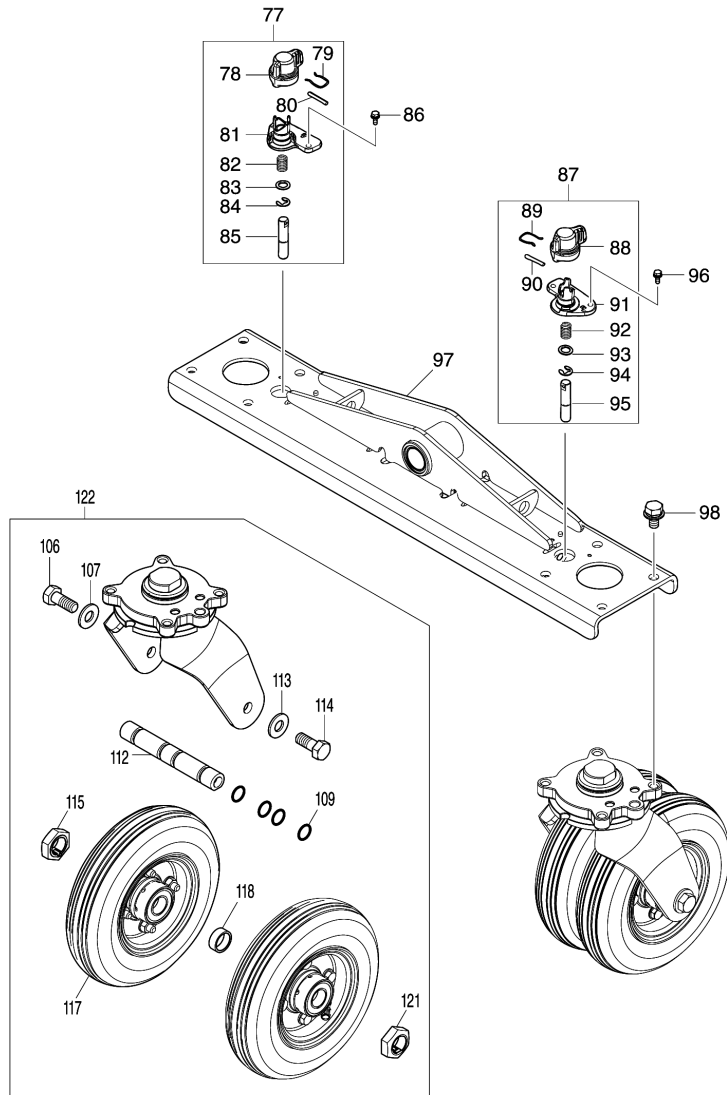

Model No.DCU605 BATTERY POWERED WHEELBARROW