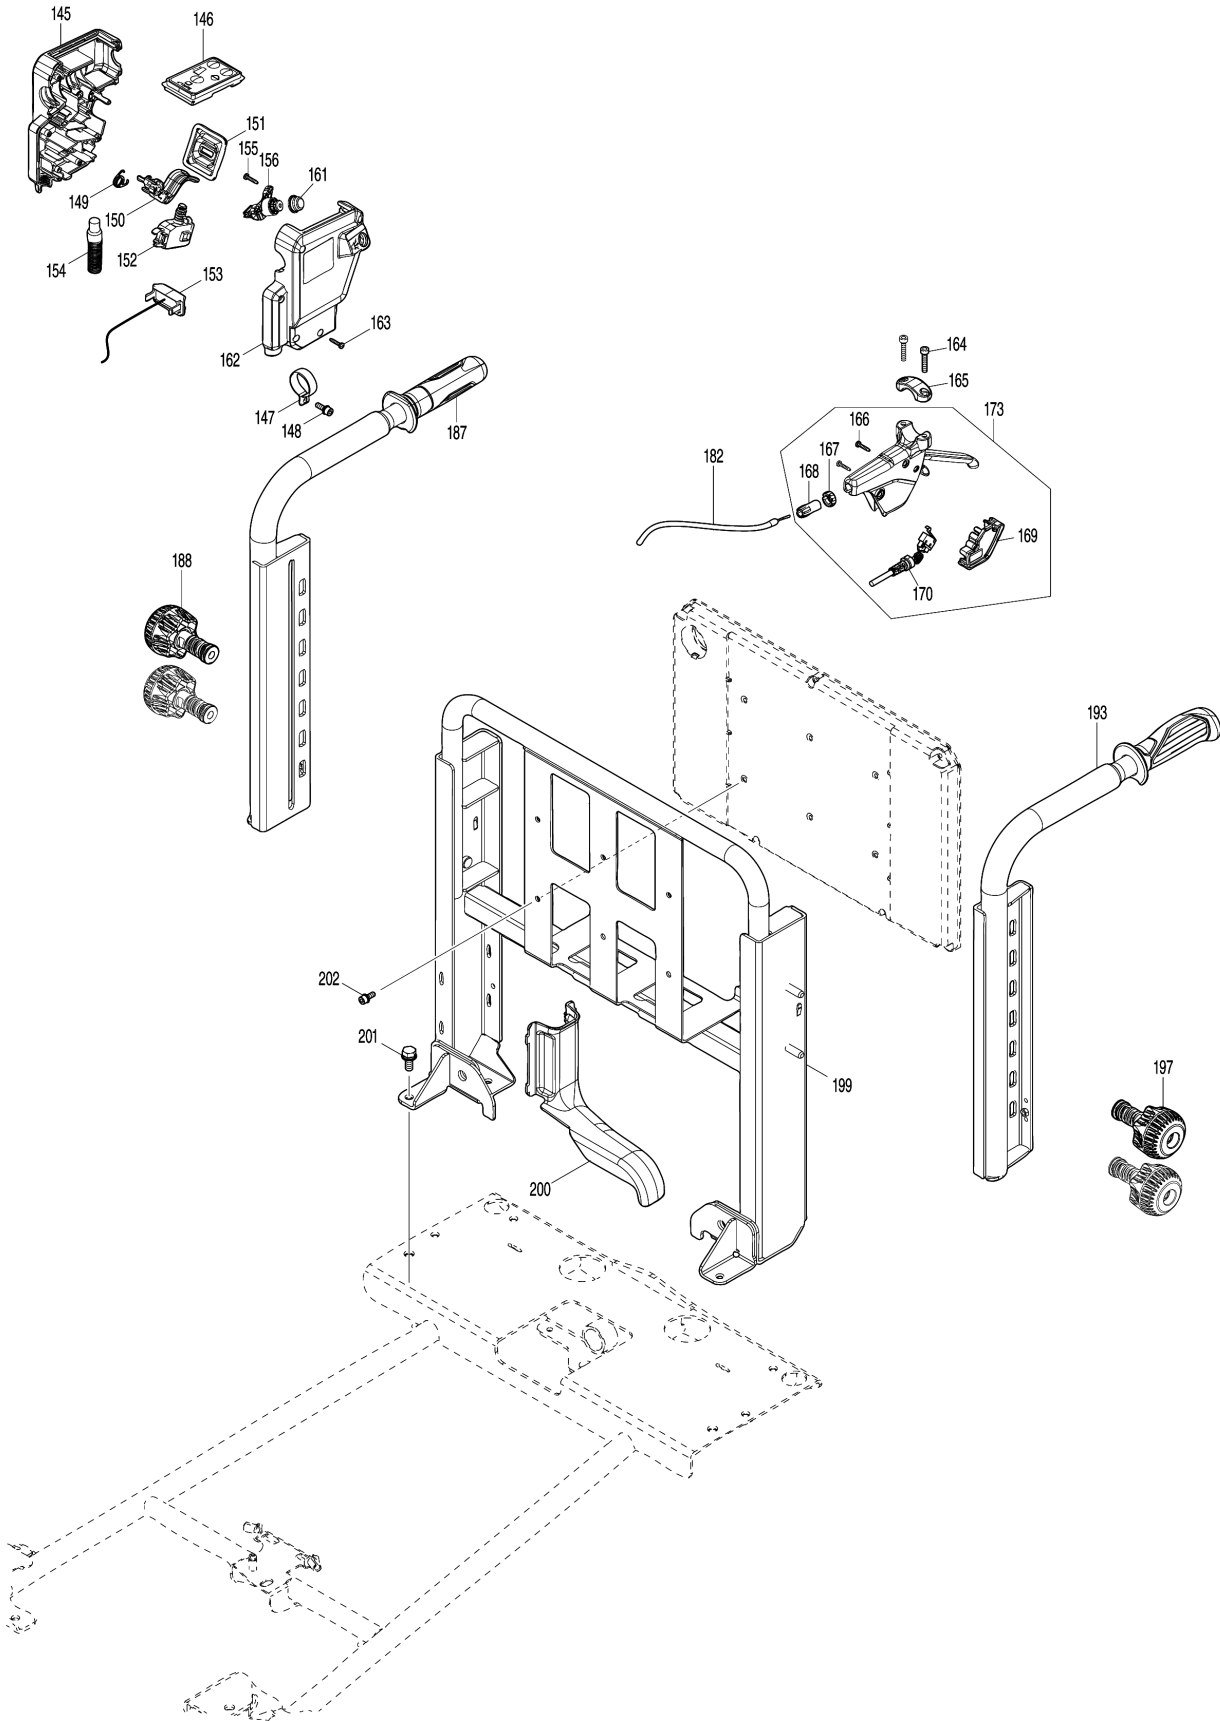

Model No.DCU605 BATTERY POWERED WHEELBARROW