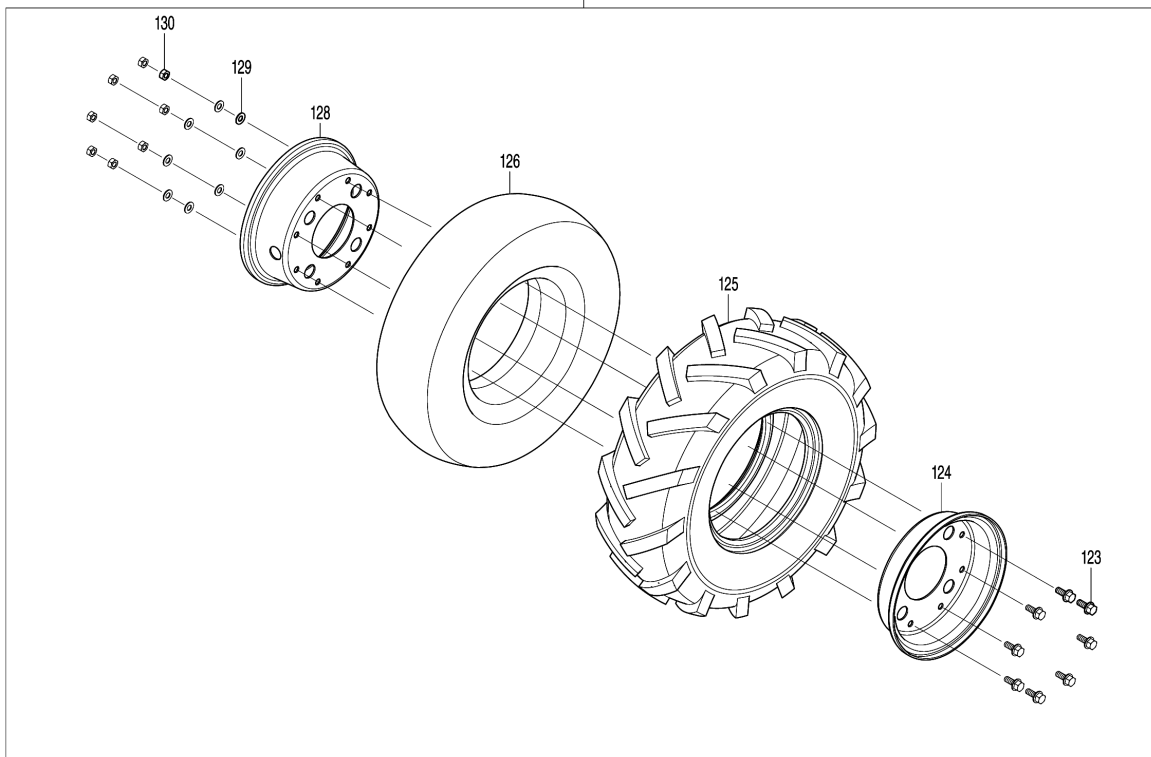

# Model No.DCU605 BATTERY POWERED WHEELBARROW

Model No.DCU605 BATTERY POWERED WHEELBARROW

# Model No.DCU605 BATTERY POWERED WHEELBARROW

42

44

Please order the parts with part number.

Print Date 11/4/2023

Model No.DCU605 BATTERY POWERED WHEELBARROW

Položka	Číslo dílu	Popis	Změna	Množství	New/Old	Možnost 1	Možnost 2	Poznámka
047	347621-0	CLAMP 57		2				
048	265C39-0	HEX. FLANGE HD. BOLT M6X16		8				
049	347950-1	WHEEL 150		1				
050	422857-3	TIRE 330		1				
051	162B39-4	TUBE 330		1				
C10	GQ00000001	VALVE CAP M8		1				
052	347949-6	WHEEL 150		1				
053	253551-4	FLAT WASHER 6		8				
054	252308-0	HEX. NUT M6-10		8				
058	122E51-4	MOTOR ASSEMBLY		1				
059	347698-5	DIFF BRACKET		1				
060	347A16-3	NEUTRAL LEVER		1				
061	347697-7	NEUTRAL LEVER HOLDER		1				
062	232616-5	TORSION SPRING 14		1				
063	413D41-5	NEUTRAL CHANGE LEVER		1				
064	253430-6	FLAT WASHER 8		1				
065	265465-5	HEX. SOCKET HEAD BOLT M6		1				
066	NP00000001	SPLIT PIN 3-35		2				
067	NP00000002	HEX. NUT M20		2				
068	NP00000003	SPRING WASHER 22		2				
069	313304-4	HUB		2				
070	347208-8	BRAKE DISC		2				
071	141P62-6	PLATE COMPLETE		2				
072	265C87-9	H.S.B. HEAD SCREW M5X12		12				
073	327626-6	SLEEVE 25		2				
074	NP00000004	KEY 6		2				
075	122D22-5	DIFFERENTIAL GEAR UNIT		1				
D10		INC. 66-74						
077	122C29-5	TURNING LOCK R ASSEMBLY		1				
D10		INC. 78-85						
078	413D33-4	LOCK LEVER		1				
079	327938-7	SNAP RETAINER		1				
080	268181-8	PIN 3		1				
081	413D32-6	LIFTER GUIDE R		1				
082	232617-3	COMPRESSION SPRING 10		1				
083	253173-0	FLAT WASHER 10		1				
084	961013-5	STOP RING E-7		1				
085	256A04-8	PIN 10		1				
086	265C46-3	HEX. BOLT M4X12 WITH WG		2				
087	122C28-7	TURNING LOCK L ASSEMBLY		1				
D10		INC. 88-95						
088	413D33-4	LOCK LEVER		1				
089	327938-7	SNAP RETAINER		1				