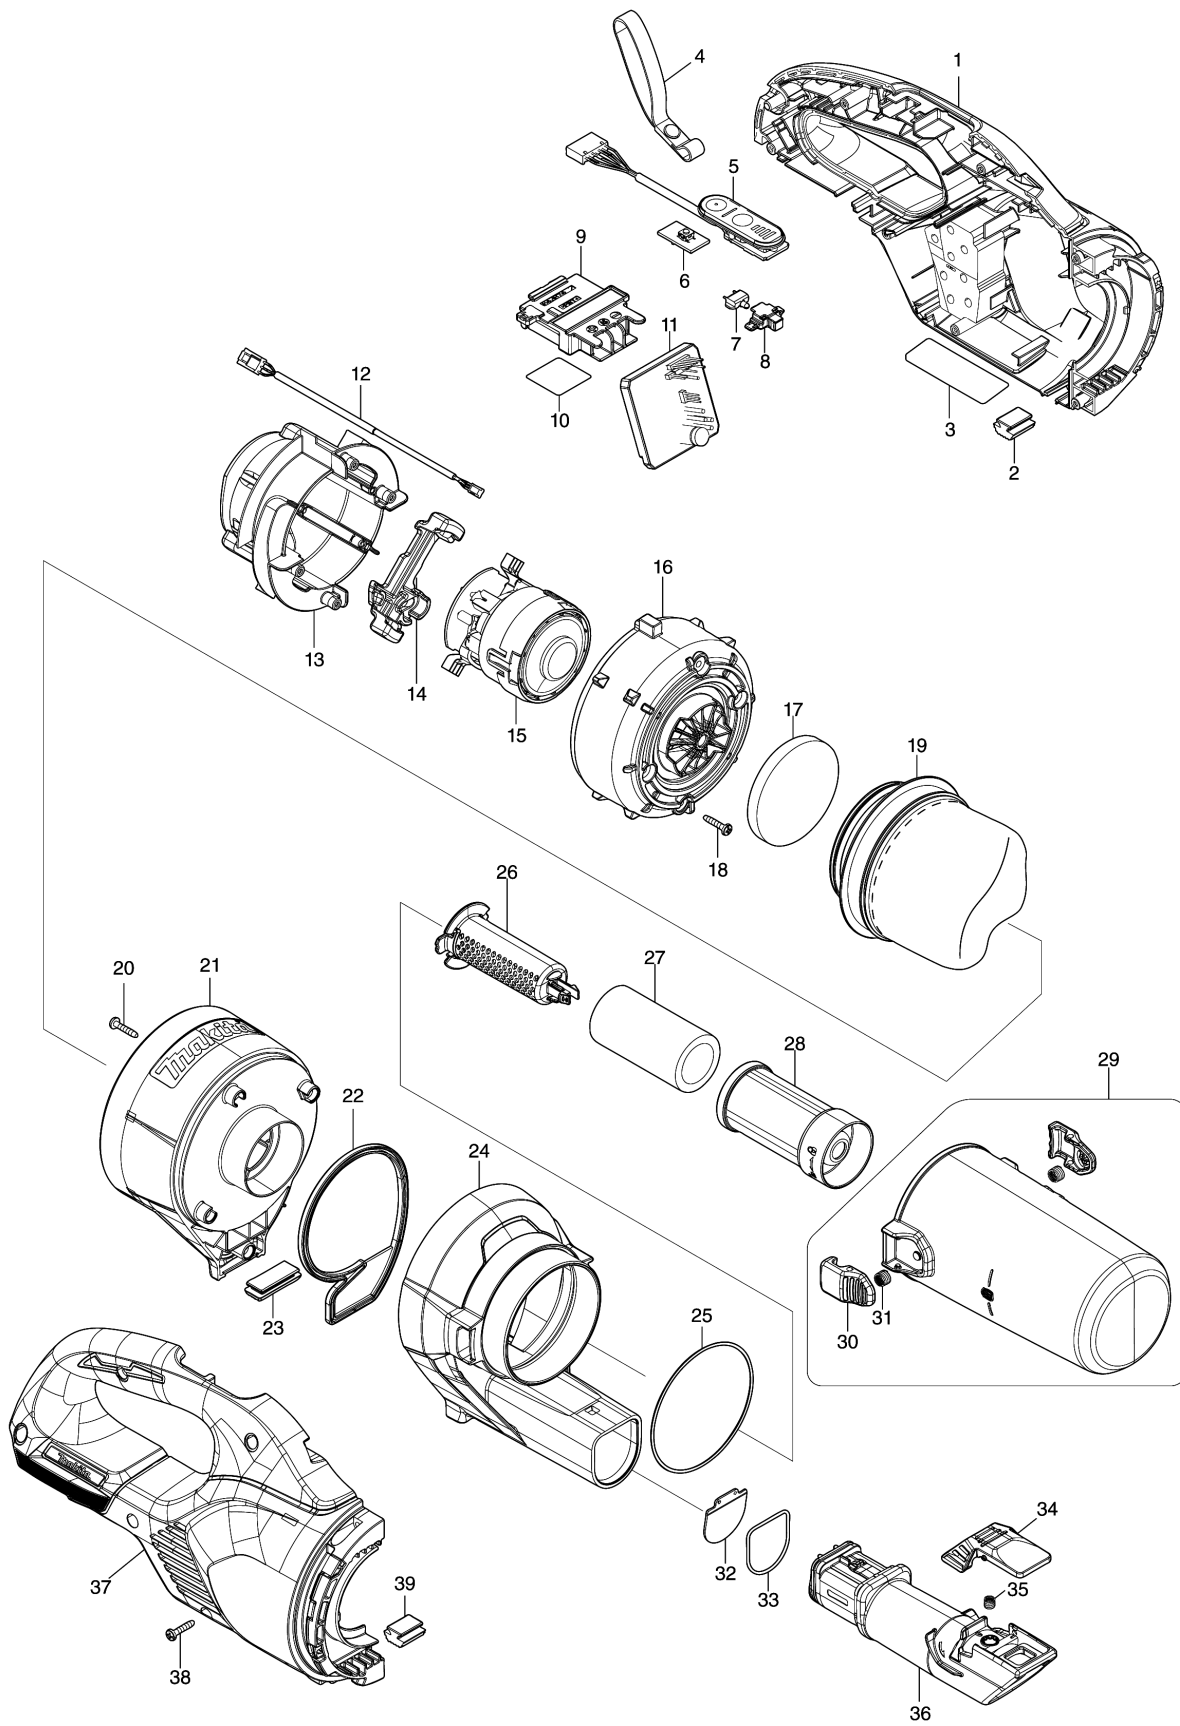

Model No.DCL286F CORDLESS CLEANER

Model No.DCL286F CORDLESS CLEANER

Položka	Číslo dílu	Popis	Změna	Množství	New/Old	Možnost 1	Možnost 2	Poznámka
001A	183Y66-6	HOUSING SET		1				
001B	183Y66-6	HOUSING SET		1				
001C	183Y52-7	HOUSING SET		1				
001D	183Y52-7	HOUSING SET		1				
001E	183Y67-4	HOUSING SET		1				
001F	183Y67-4	HOUSING SET		1				
C10	263005-3	RUBBER PIN 6		2				
C20	422974-9	SPONGE SHEET		2				
D10		INC. 2,37,39						
002	422460-0	RUBBER PLATE		1				
003	8588M1-9	DCL286F NAME PLATE		1				
004	163400-6	HANDSTRAP		1				
005	141B54-1	INDICATION CIRCUIT COMPLETE		1				
006	620E74-1	SWITCH UNIT		1				
007	620E82-2	LED CIRCUIT		1				
008	141H09-2	LED CASE COMPLETE		1				
009	643874-2	TERMINAL		1				
010	8588N3-2	DCL286F SERIAL NO. LABEL		1				
011	620L20-6	CONTROLLER		1				
C10	688163-8	LINE FILTER		1				
012	632S32-9	LEAD UNIT		1				
013	141E55-7	MOTOR COVER R COMPLETE		1				
C10	263002-9	RUBBER PIN 4		4				
014	422723-4	MOTOR COVER SEAL		1				
015	629B87-1	MOTOR ASSEMBLY		1				
016	413645-9	MOTOR COVER F		1				
017	422909-0	SPONGE SHEET 62		1				
018	266429-2	TAPPING SCREW 3X16		4				
019	1910C7-9	HIGH PERFORMANCE FILTER SET		1				
020	266429-2	TAPPING SCREW 3X16		4				
021A	413H34-6	FILTER HOUSING		1				
021B	413H34-6	FILTER HOUSING		1				
021C	413H18-4	FILTER HOUSING		1				
021D	413H18-4	FILTER HOUSING		1				
021E	413H37-0	FILTER HOUSING		1				
021F	413H37-0	FILTER HOUSING		1				
022	422884-0	SEAL		1				
023	422885-8	RUBBER PLATE		1				
024A	413H35-4	FRONT HOUSING		1				
024B	413H35-4	FRONT HOUSING		1				
024C	413H19-2	FRONT HOUSING		1				
024D	413H19-2	FRONT HOUSING		1				
024E	413H38-8	FRONT HOUSING		1				
024F	413H38-8	FRONT HOUSING		1				